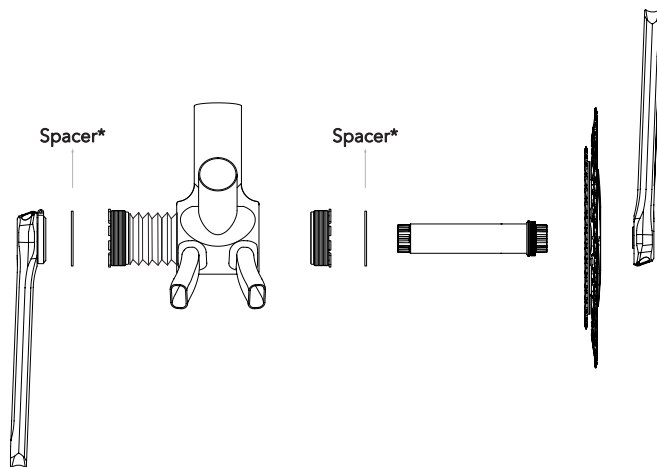

- Read the spacer chart

T4724 External

| | Steel | Cer.mic |
|---------------------------------|-------|---------|
| Weight (Spring sleeve included) | 120 g | 113,5 g |

Axle compatibility

| | |
|------|------------------------------------|
| ROAD | 24 mm |
| MTB | 24 mm (Shimano® Cranks compatible) |

Frame compatibility

| | ROAD | MTB |
|--|--|--|
|  |  |  |
| T47 | 68 mm | 73 mm |

- Read the spacer chart

T4724 Internal

| | Steel | Ceramic |
|---------------------------------|--------|---------|
| Weight (Spring sleeve included) | 99.5 g | 93 g |