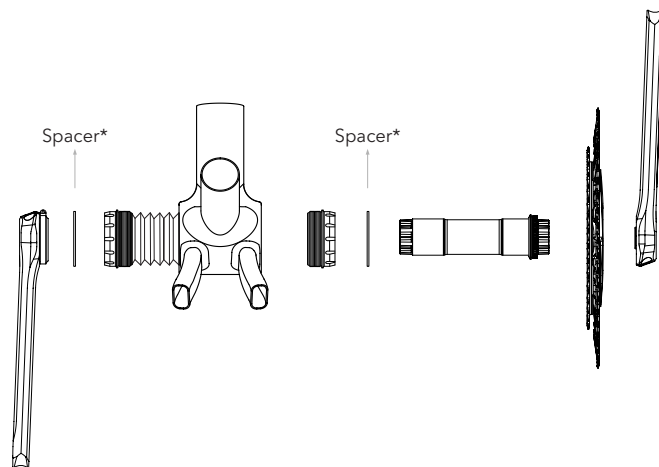

- Read the spacer chart

T4724 External

| | Steel | Cer.mic |
|---------------------------------|-------|---------|
| Weight (Spring sleeve included) | 120 g | 113,5 g |

Axle compatibility

| | |
|------|------------------------------------|
| ROAD | 24 mm |
| MTB | 24 mm (Shimano® Cranks compatible) |