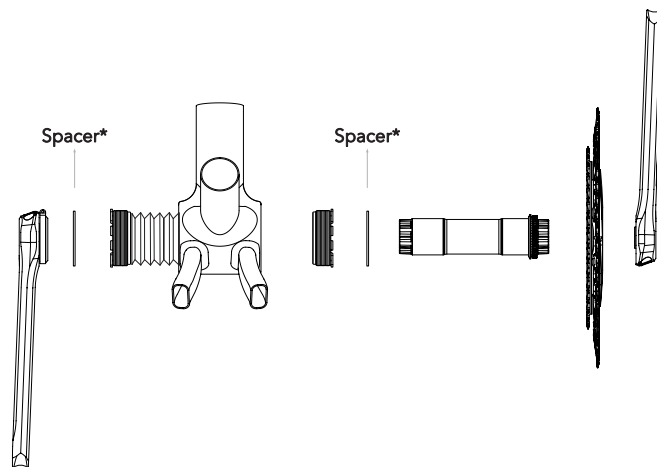

T4730 External

| | Steel | Ceramic |
|---------------------------------|-------|---------|
| Weight (Spring sleeve included) | 103 g | 97 g |

Axle compatibility

| | |
|------|----------------------------------|
| ROAD | 30 mm (Standard / Offset) |
| MTB | 30 mm (L 135 / L 141 / L 144 mm) |

Frame compatibility

| | ROAD | MTB |
|--|--|--|
|  |  |  |
| T47 | 68 mm | 73 mm |

- Read the spacer chart

T4730 Internal

| | Steel | Ceramic |
|---------------------------------|-------|---------|
| Weight (Spring sleeve included) | 89 g | 83 g |