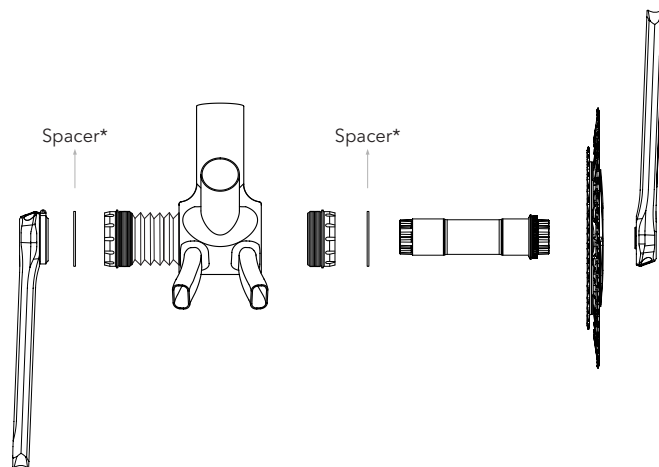

T4730 External

| | Steel | Ceramic |
|---------------------------------|-------|---------|
| Weight (Spring sleeve included) | 103 g | 97 g |

Axle compatibility

| | |
|------|----------------------------------|
| ROAD | 30 mm (Standard / Offset) |
| MTB | 30 mm (L 135 / L 141 / L 144 mm) |

Frame compatibility

| | ROAD | MTB |
|--|--|--|
|  |  |  |
| T47 | 68 mm | 73 mm |

- Read the spacer chart

T4730 Internal

| | Steel | Ceramic |
|---------------------------------|-------|---------|
| Weight (Spring sleeve included) | 89 g | 83 g |